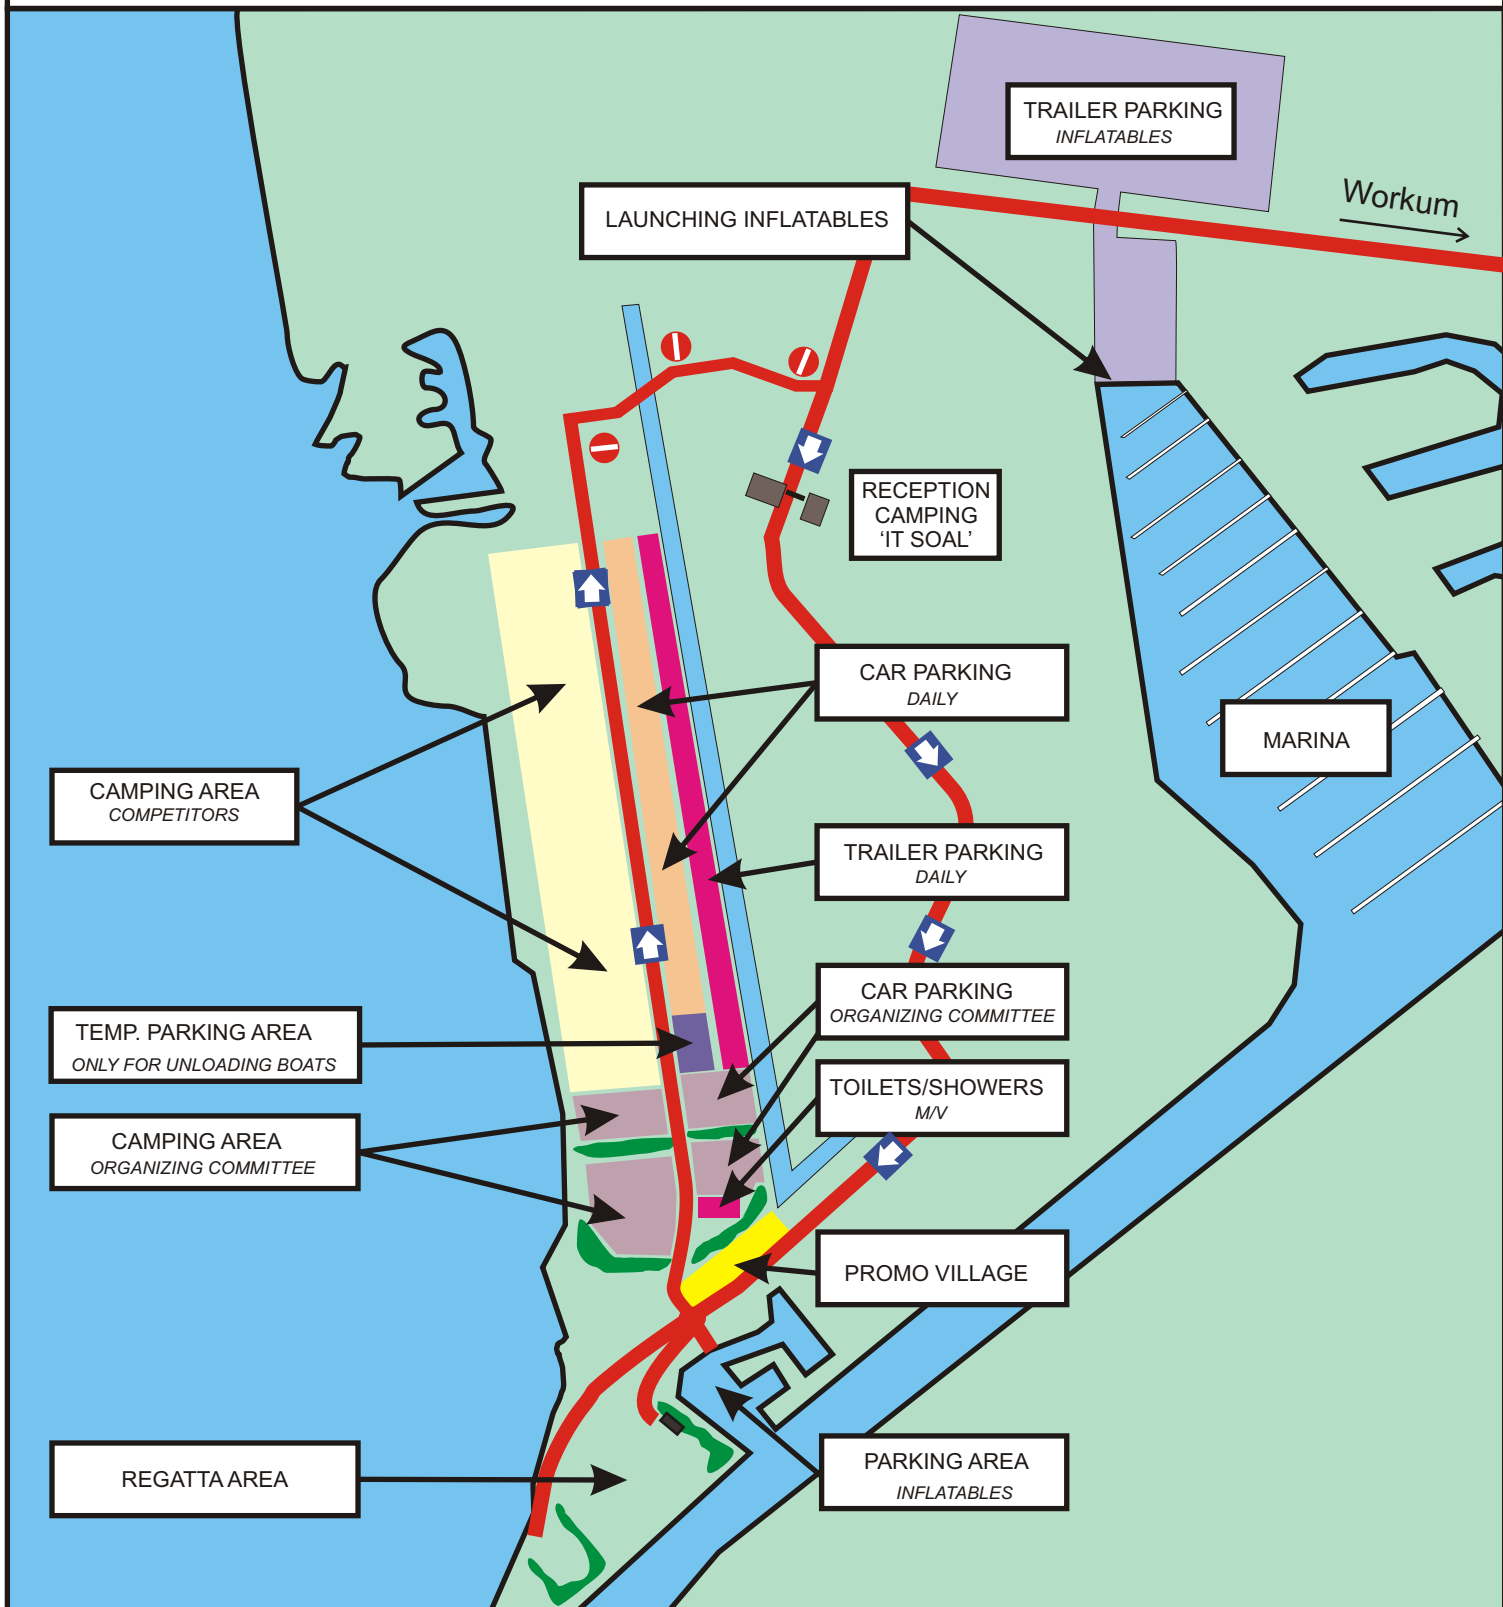

# DUTCH YOUTH REGATTA 2010

## CAMPING AND PARKING AREA'S

**Maximum Speed Limit on Camping Area is 10 km/h**

**Important Instructions:** On the Camping & Parking Area's it's one way Road - Cars are not allowed on the Regatta Area's - Cars with Sailing Boats on Inflatables: first unload the Sailing Boat at the Camping & Parking Area's. Then go to the Marina It Soal (outside the Camping) for unloading Inflatables and for parking the trailers on the Parking Place opposite the Marina. Cars without Sailing Boats: Directly go to the Camping & Parking Ground for unloading the Sailing Boat. Park trailers on the Area 'Trailer Parking' located besides the Car Parking. Sailing Boats are to be brought to the desired Area's (see Map Regatta Area's)

## REGATTA AREA'S

**Maximum Speed Limit on Camping Area is 10 km/h**

**Important Instructions:** On the Camping & Parking Area's it's one way Road - Cars are not allowed on the Regatta Area's - Cars with Sailing Boats on Inflatables: first unload the Sailing Boat at the Camping & Parking Area's. Then go to the Marina It Soal (outside the Camping) for unloading Inflatables and for parking the trailers on the Parking Place opposite the Marina. Cars without Sailing Boats: Directly go to the Camping & Parking Ground for unloading the Sailing Boat. Park trailers on the Area 'Trailer Parking' located besides the Car Parking. Sailing Boats are to be brought to the desired Area's (see Map Regatta Area's)