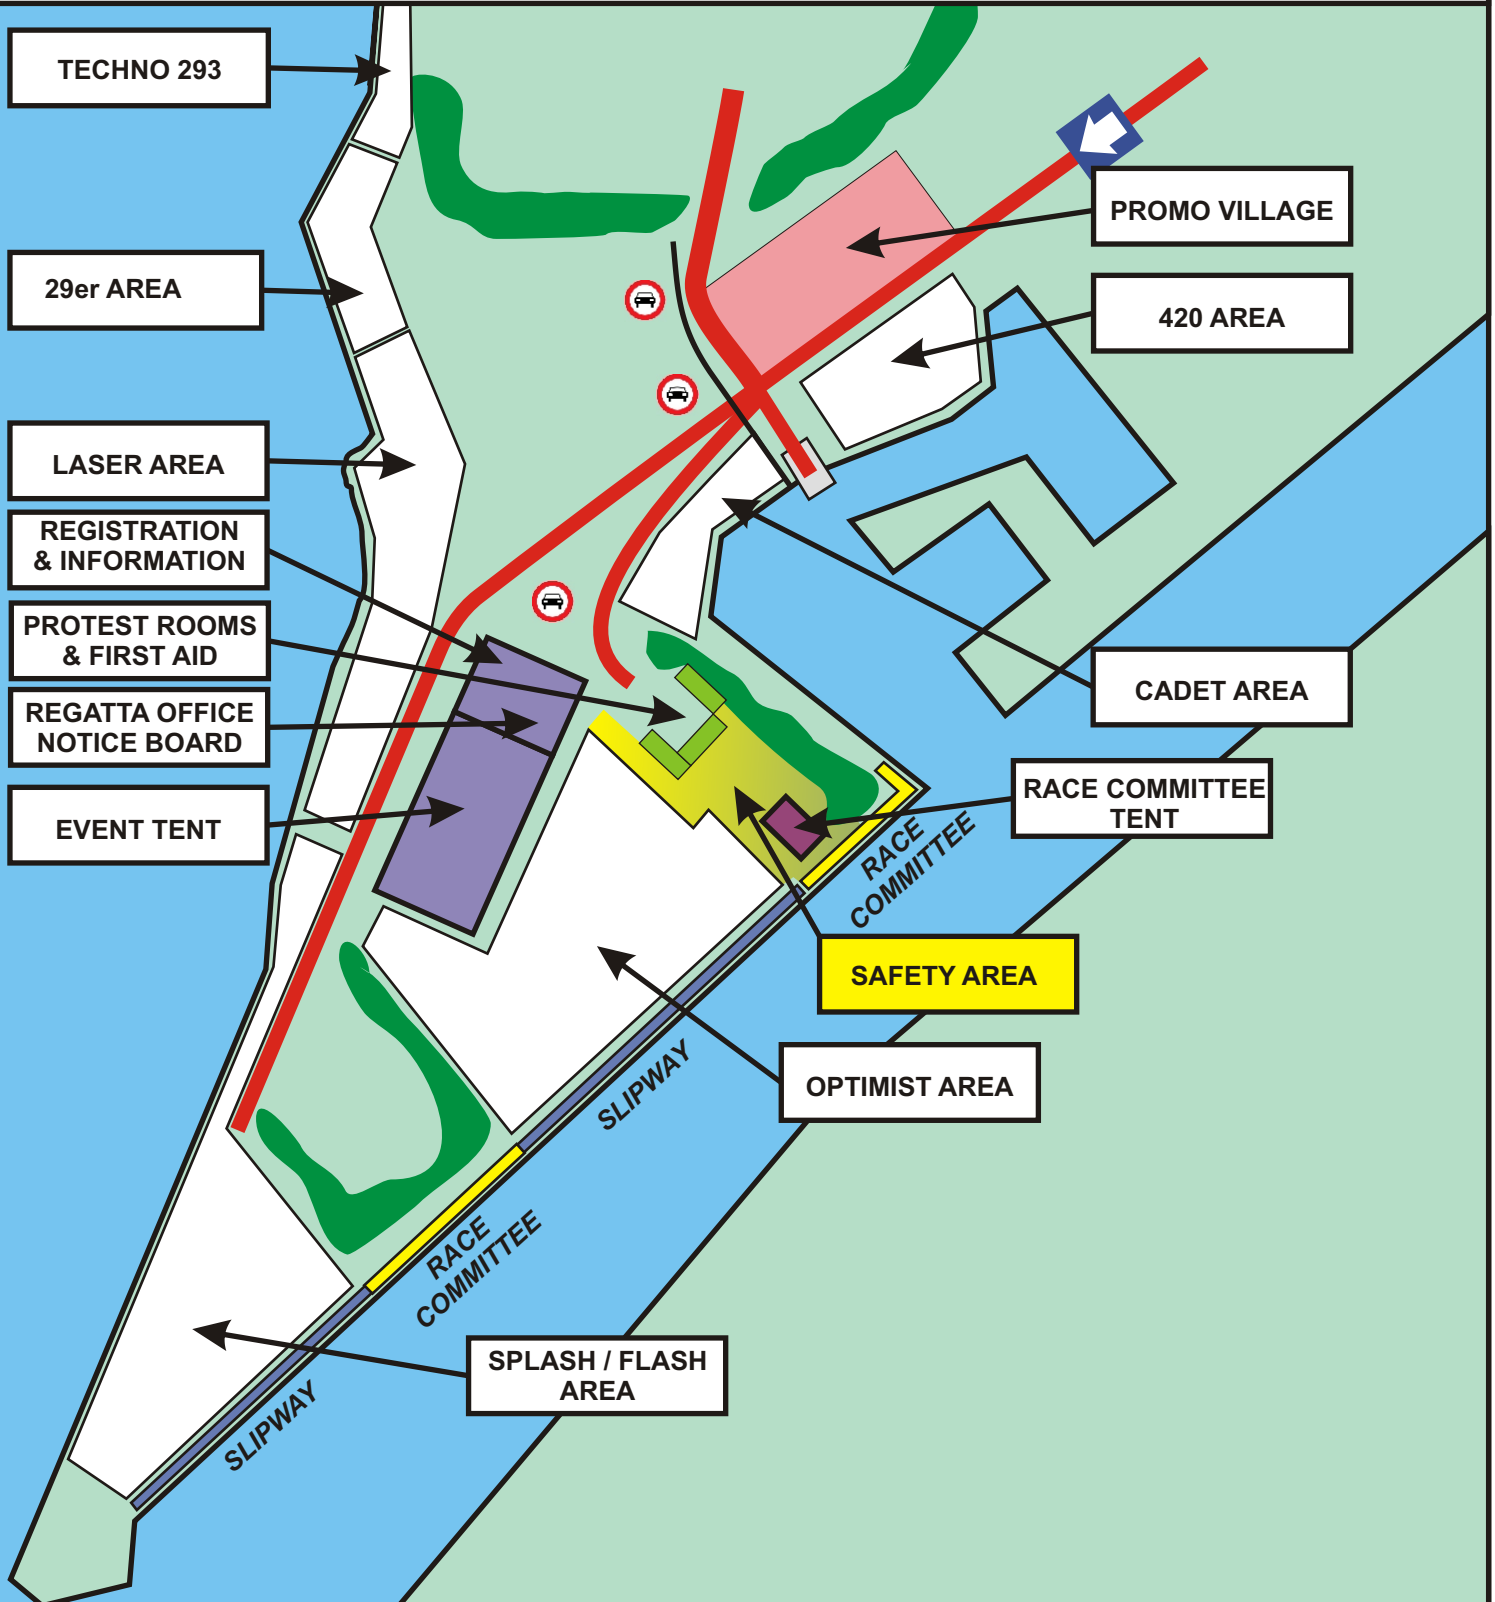

## CAMPING AND PARKING AREA'S

**Maximum Speed Limit on Camping Area is 10 km/h**

**Important Instructions:** On the Camping & Parking Area's it's one way Road - Cars are not allowed on the Regatta Area's - Cars with Sailing Boats on Inflatables: first unload the Sailing Boat at the Camping & Parking Area's. Then go to the Marina It Soal (outside the Camping) for unloading Inflatables and for parking the trailers on the Parking Place opposite the Marina. Cars without Sailing Boats: Directly go to the Camping & Parking Ground for unloading the Sailing Boat. Park trailers on the Area 'Trailer Parking' located besides the Car Parking. Sailing Boats are to be brought to the desired Area's (see Map Regatta Area's)

## REGATTA AREA'S

**Maximum Speed Limit on Camping Area is 10 km/h**

**Important Instructions:** On the Camping & Parking Area's it's one way Road - Cars are not allowed on the Regatta Area's - Cars with Sailing Boats on Inflatables: first unload the Sailing Boat at the Camping & Parking Area's. Then go to the Marina It Soal (outside the Camping) for unloading Inflatables and for parking the trailers on the Parking Place opposite the Marina. Cars without Sailing Boats: Directly go to the Camping & Parking Ground for unloading the Sailing Boat. Park trailers on the Area 'Trailer Parking' located besides the Car Parking. Sailing Boats are to be brought to the desired Area's (see Map Regatta Area's)